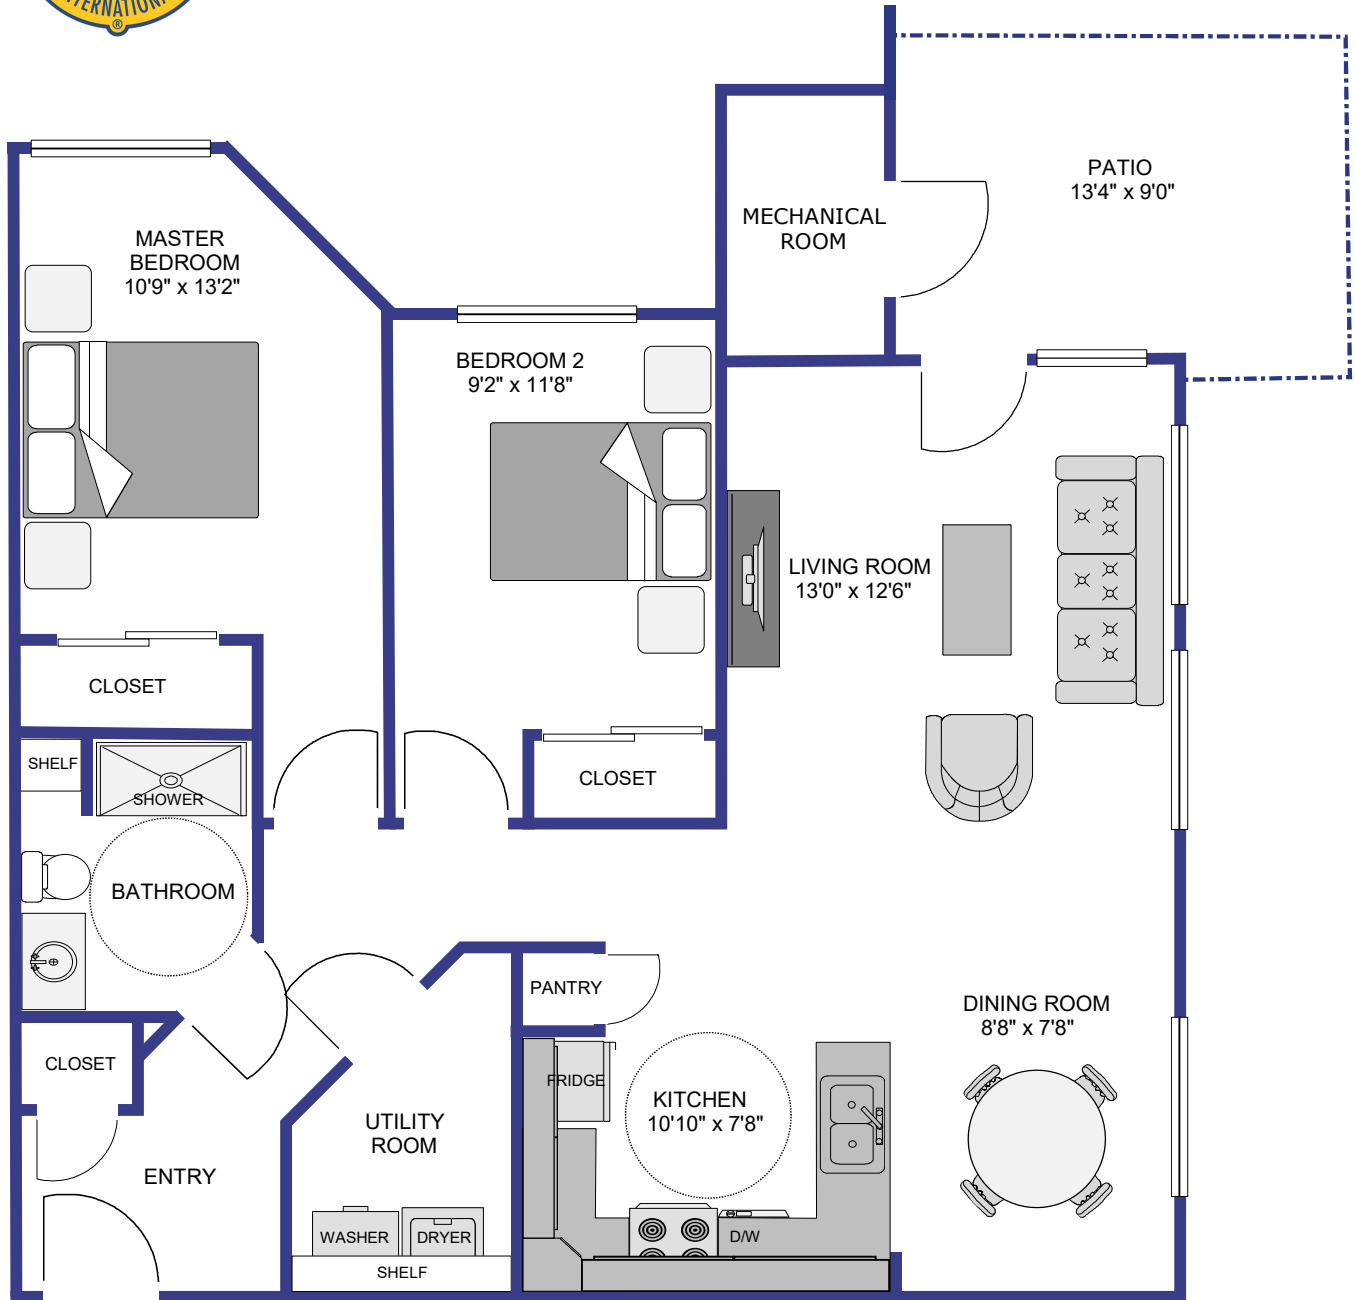

LIONS VILLAGE

of Greater Edmonton Society

LIONS VILLAGE RAILTOWN

SUITE 109
2 BEDROOM 1089 sf.

NOTES: Floor plans are intended to give a general indication of the layout only. All images and dimensions are not intended to form part of any contract or warranty. Square footage as indicated above does not include the area of the patio/balcony.