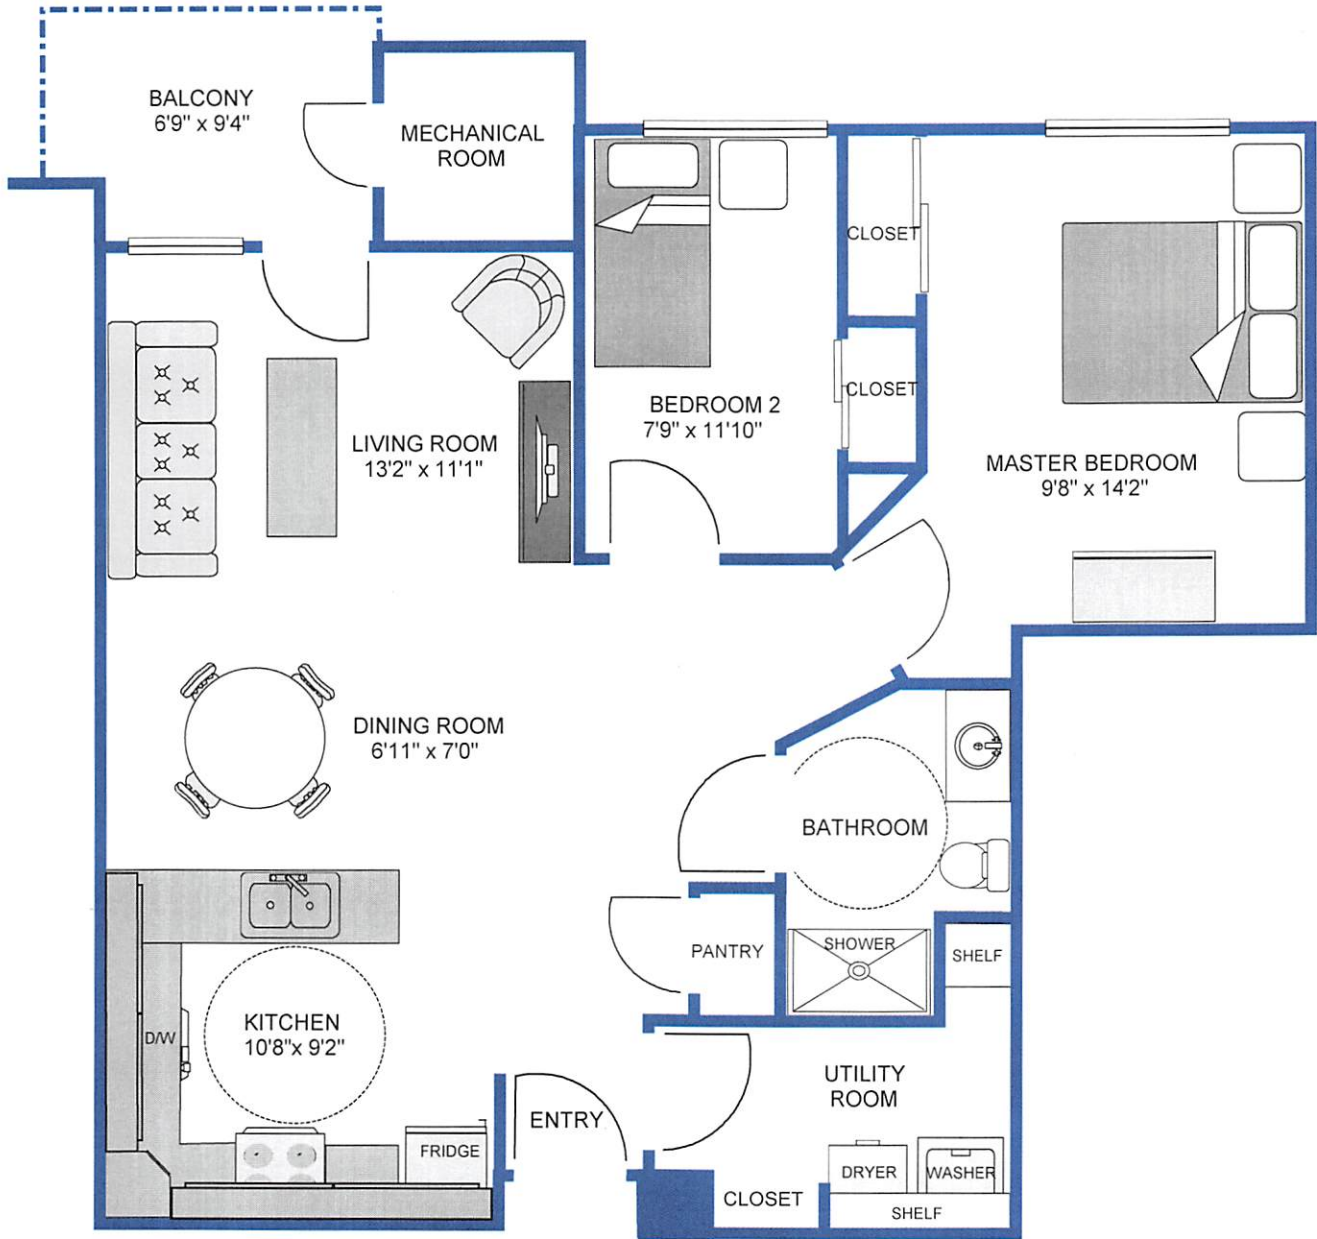

## LIONS VILLAGE RAILTOWN

2 BEDROOM 945 sf.

NOTES: Floor plans are intended to give a general indication of the layout only. All images and dimensions are not intended to form part of any contract or warranty. Square footage as indicated above does not include the area of the patio/balcony.