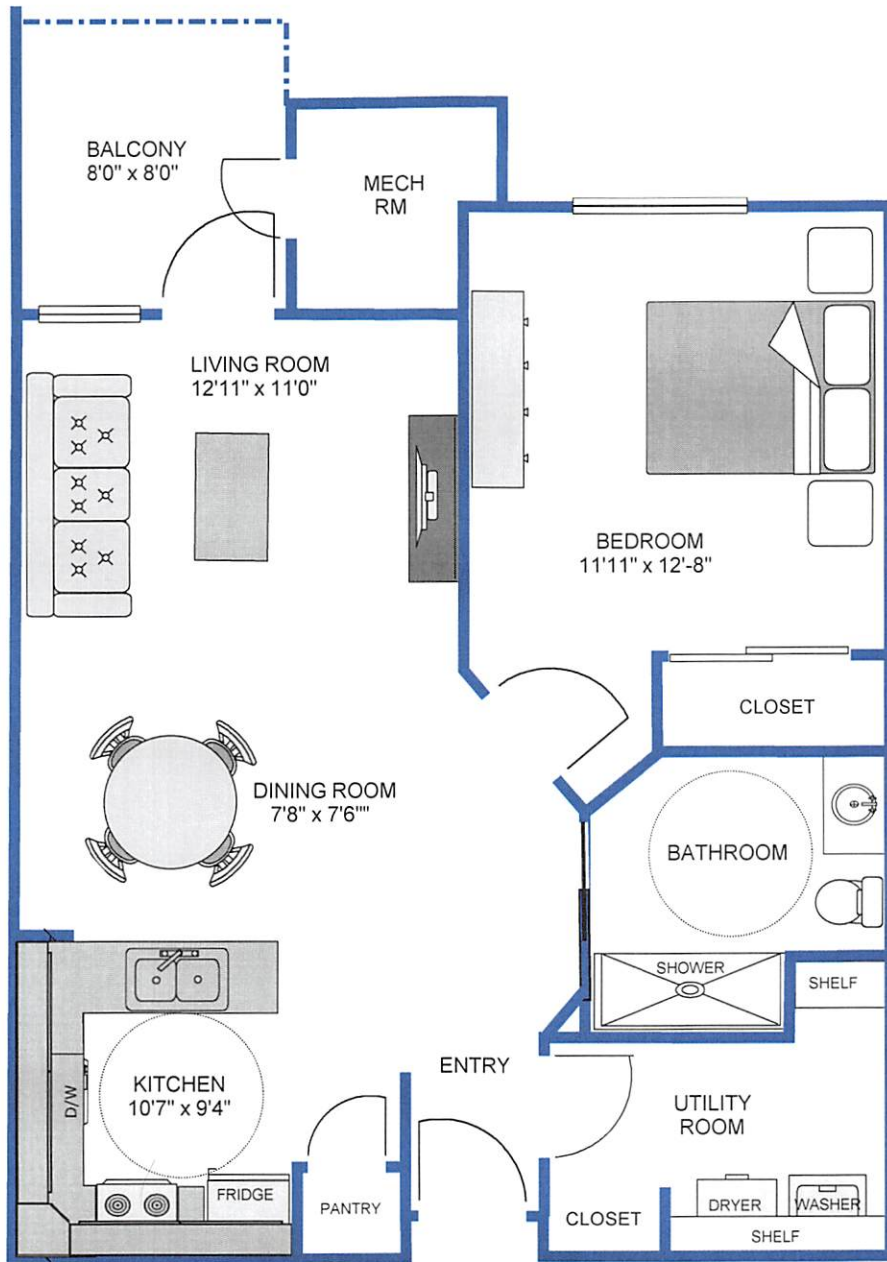

LIONS VILLAGE

of Greater Edmonton Society

LIONS VILLAGE RIVERSIDE

1 BEDROOM 804 sf.

NOTES: Floor plans are intended to give a general indication of the layout only. All images and dimensions are not intended to form part of any contract or warranty. Square footage as indicated above does not include the area of the patio/balcony.