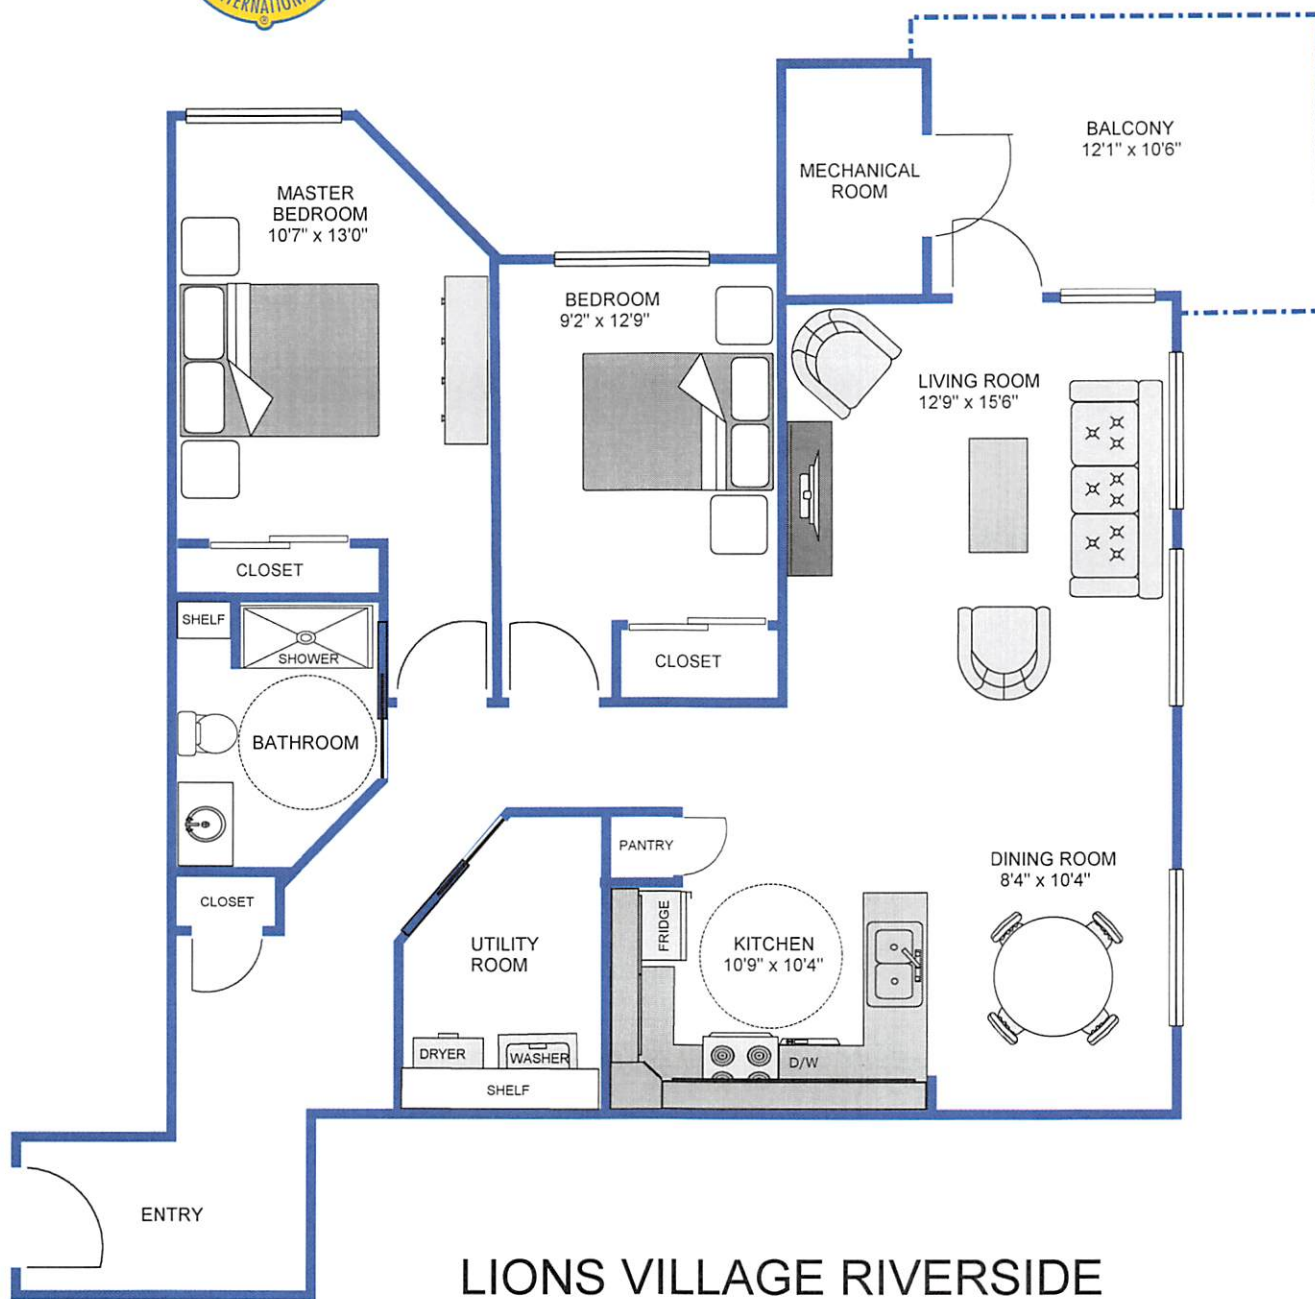

LIONS VILLAGE

of Greater Edmonton Society

LIONS VILLAGE RIVERSIDE

2 BEDROOM 1156 sf.

NOTES: Floor plans are intended to give a general indication of the layout only. All images and dimensions are not intended to form part of any contract or warranty. Square footage as indicated above does not include the area of the patio/balcony.