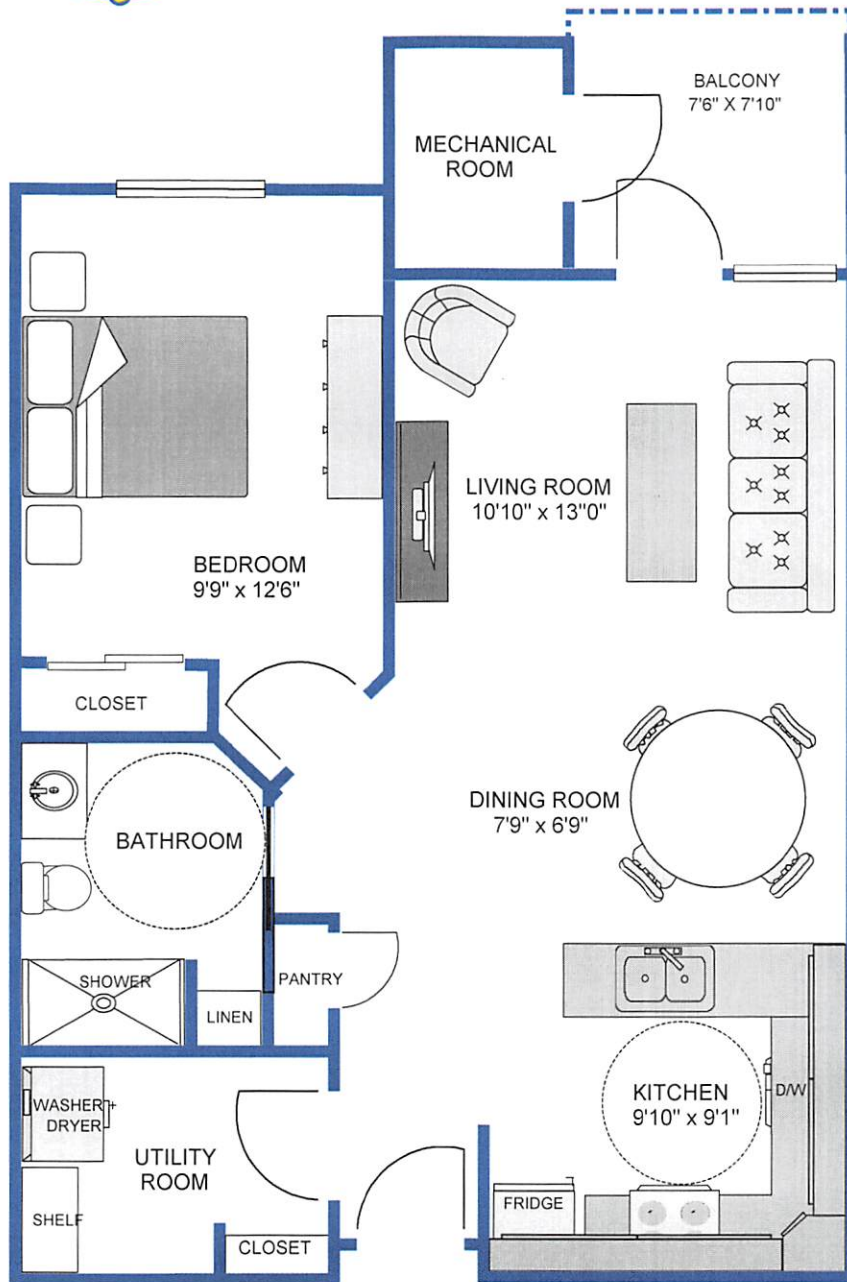

## LIONS VILLAGE CASTLEDOWNS

1 BEDROOM 722 sf.

NOTES: Floor plans are intended to give a general indication of the layout only. All images and dimensions are not intended to form part of any contract or warranty. Square footage as indicated above does not include the area of the patio/balcony.