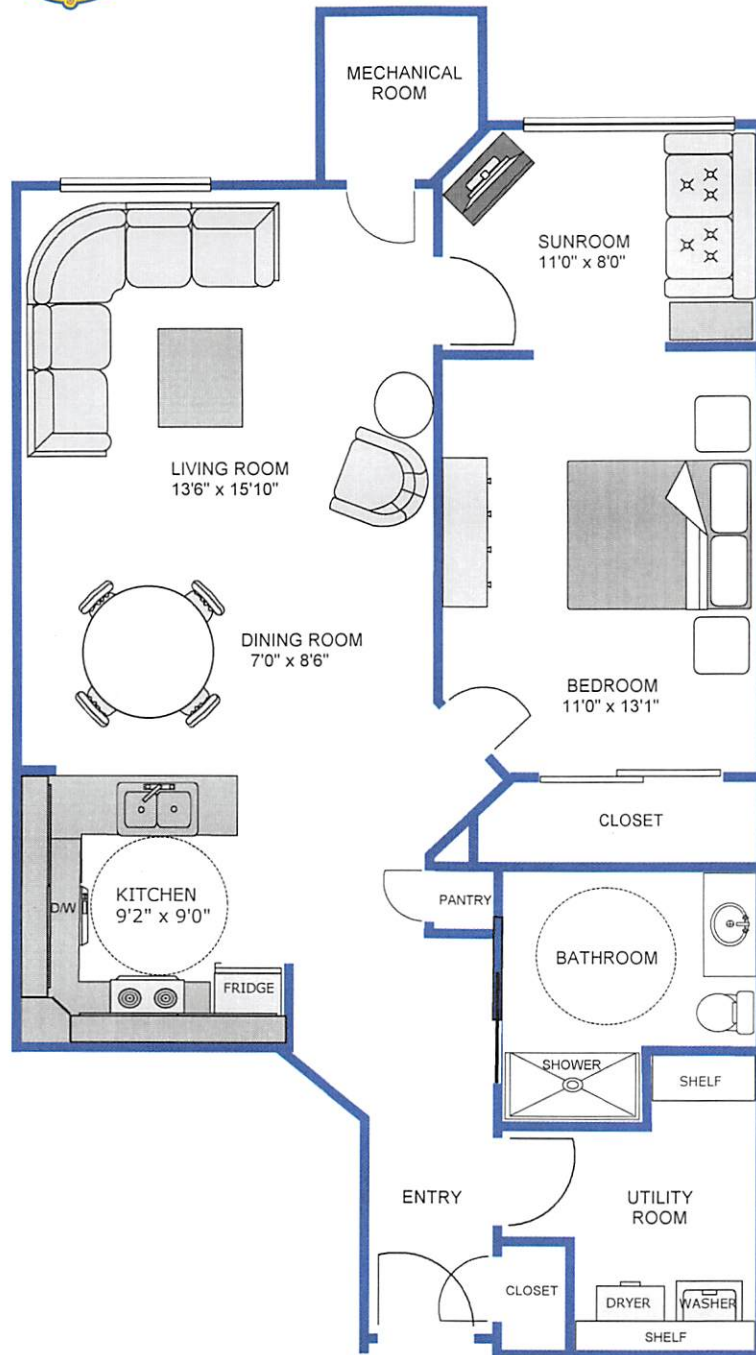

LIONS VILLAGE

of Greater Edmonton Society

LIONS VILLAGE RIVERSIDE

1 BEDROOM + SUNROOM 1001 sf.

NOTES: Floor plans are intended to give a general indication of the layout only. All images and dimensions are not intended to form part of any contract or warranty. Square footage as indicated above does not include the area of the patio/balcony.