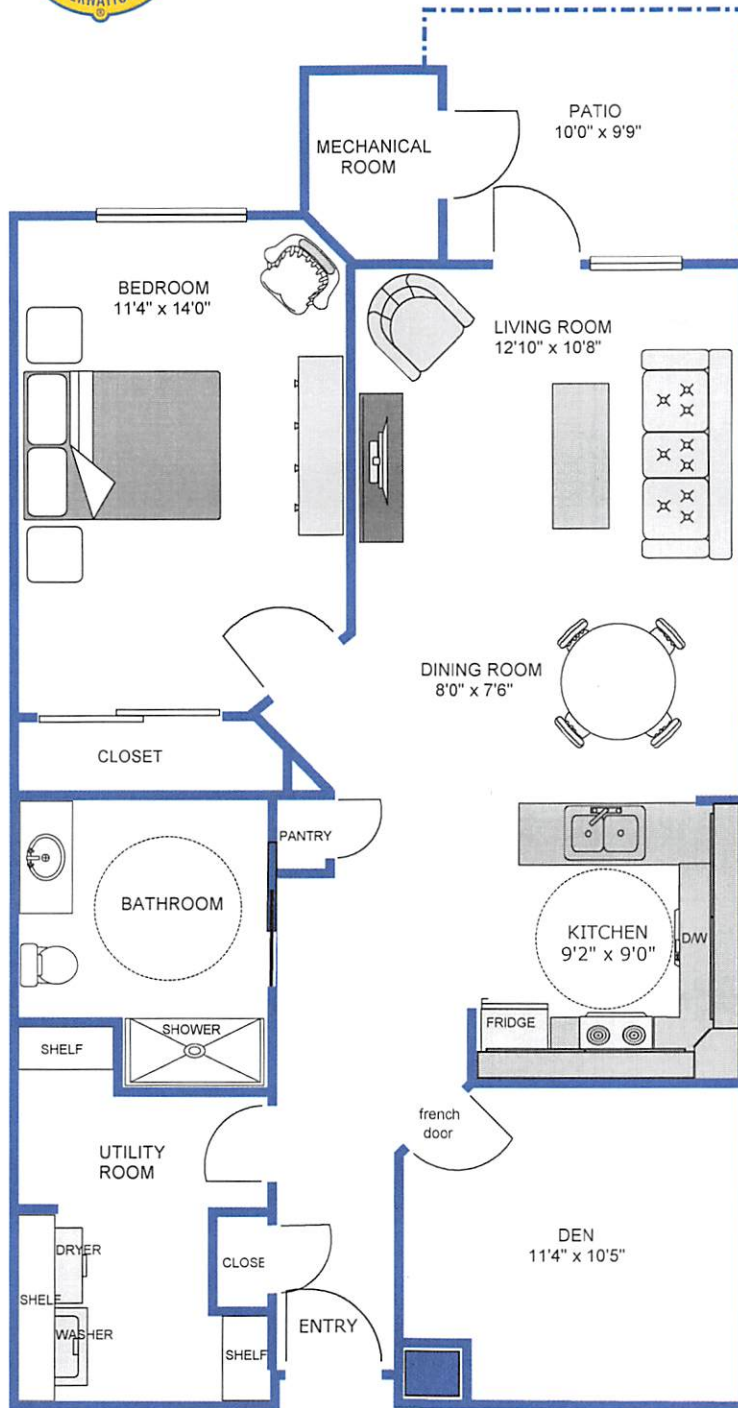

## LIONS VILLAGE RIVERSIDE

1 BEDROOM + DEN 1046 sf.

NOTES: Floor plans are intended to give a general indication of the layout only. All images and dimensions are not intended to form part of any contract or warranty. Square footage as indicated above does not include the area of the patio/balcony.