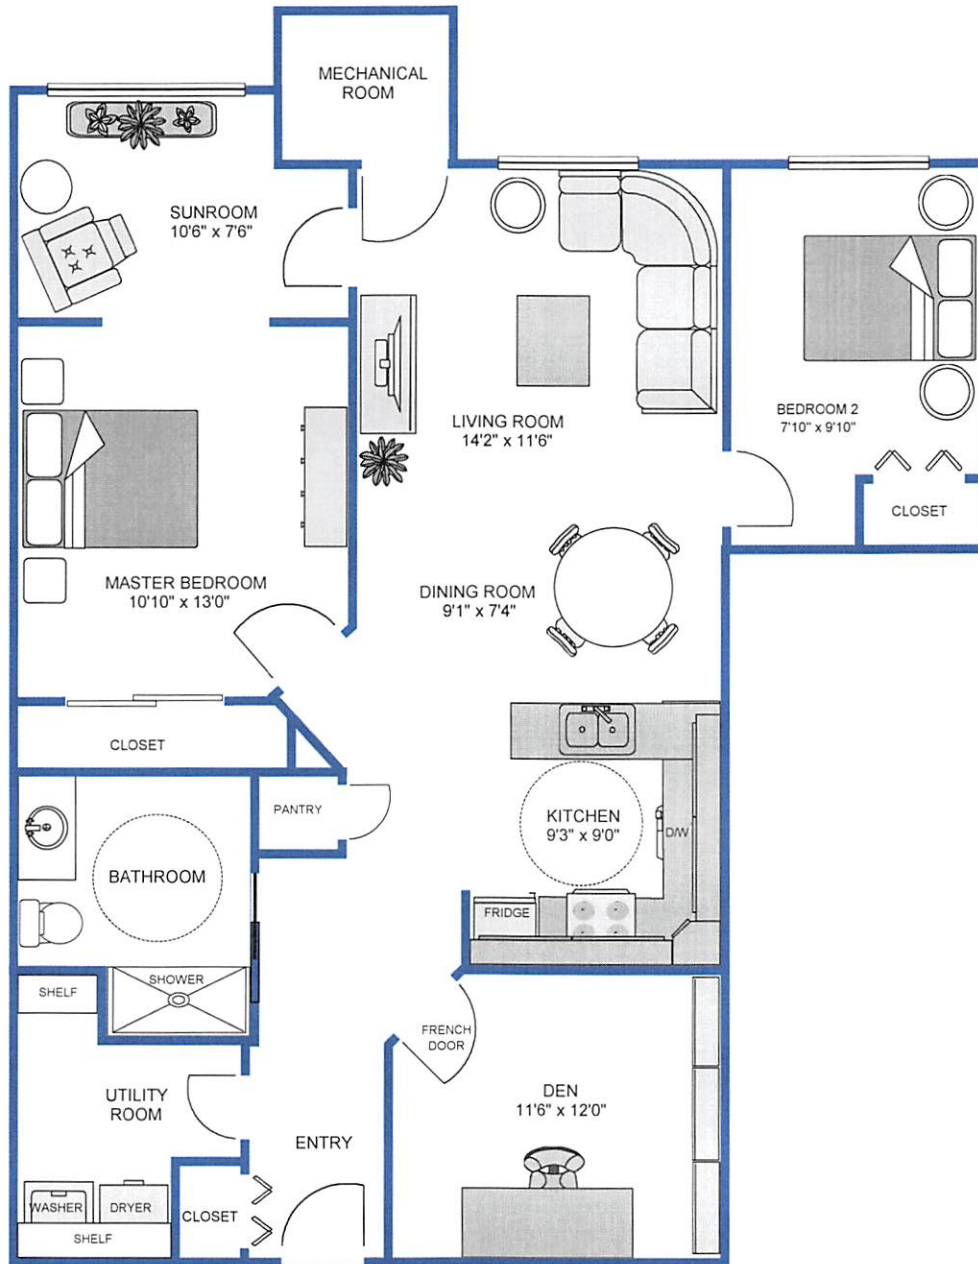

## LIONS VILLAGE RIVERSIDE

2 BEDROOM + DEN + SUNROOM 1242sf.

NOTES: Floor plans are intended to give a general indication of the layout only. All images and dimensions are not intended to form part of any contract or warranty. Square footage as indicated above does not include the area of the patio/balcony.