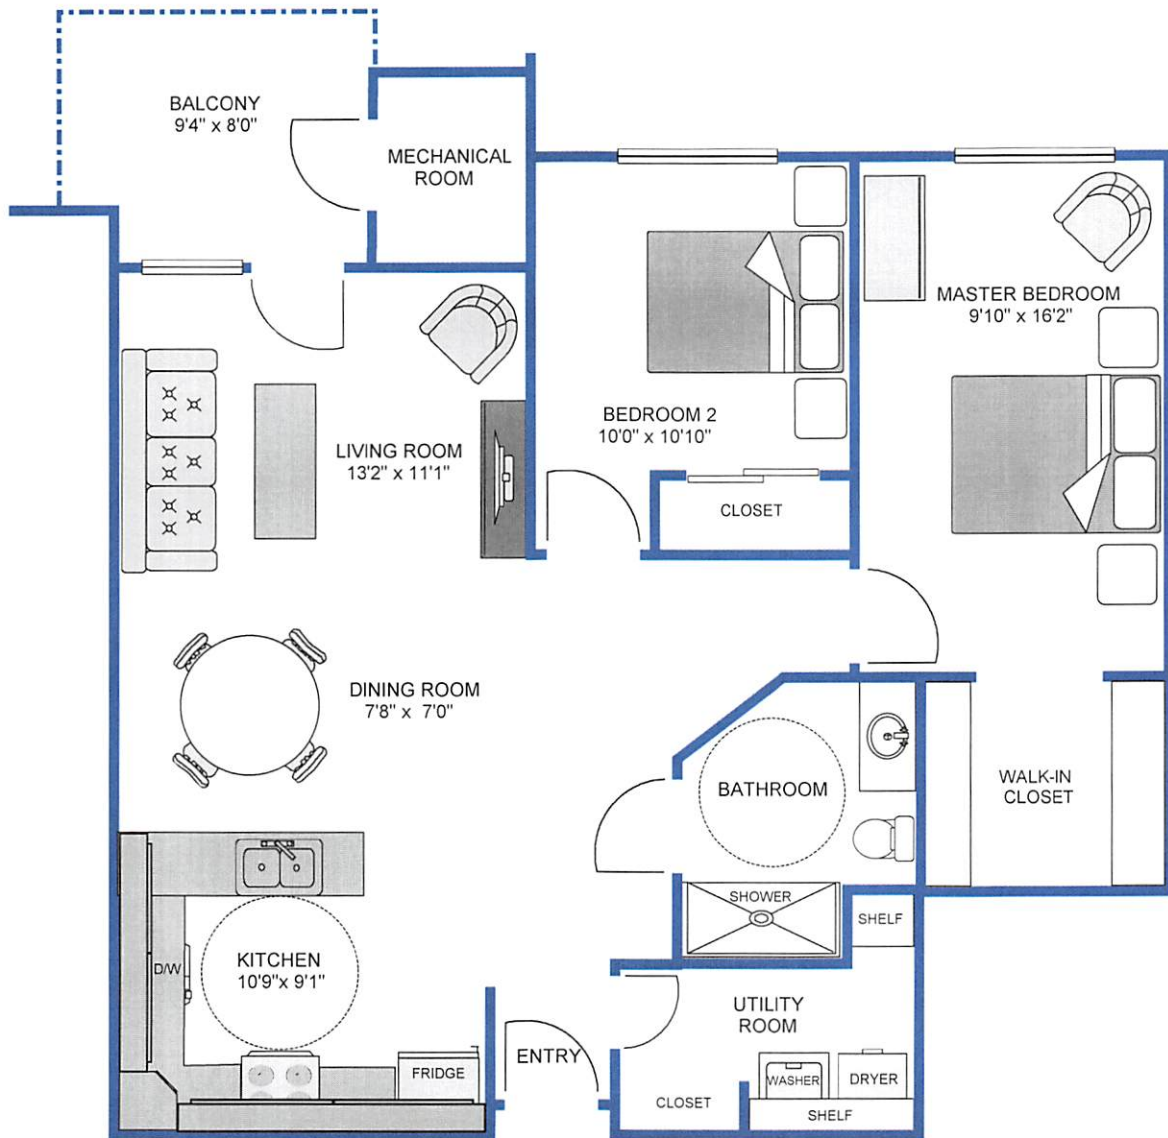

## LIONS VILLAGE RAILTOWN

2 BEDROOM 1017 sf.

NOTES: Floor plans are intended to give a general indication of the layout only. All images and dimensions are not intended to form part of any contract or warranty. Square footage as indicated above does not include the area of the patio/balcony.