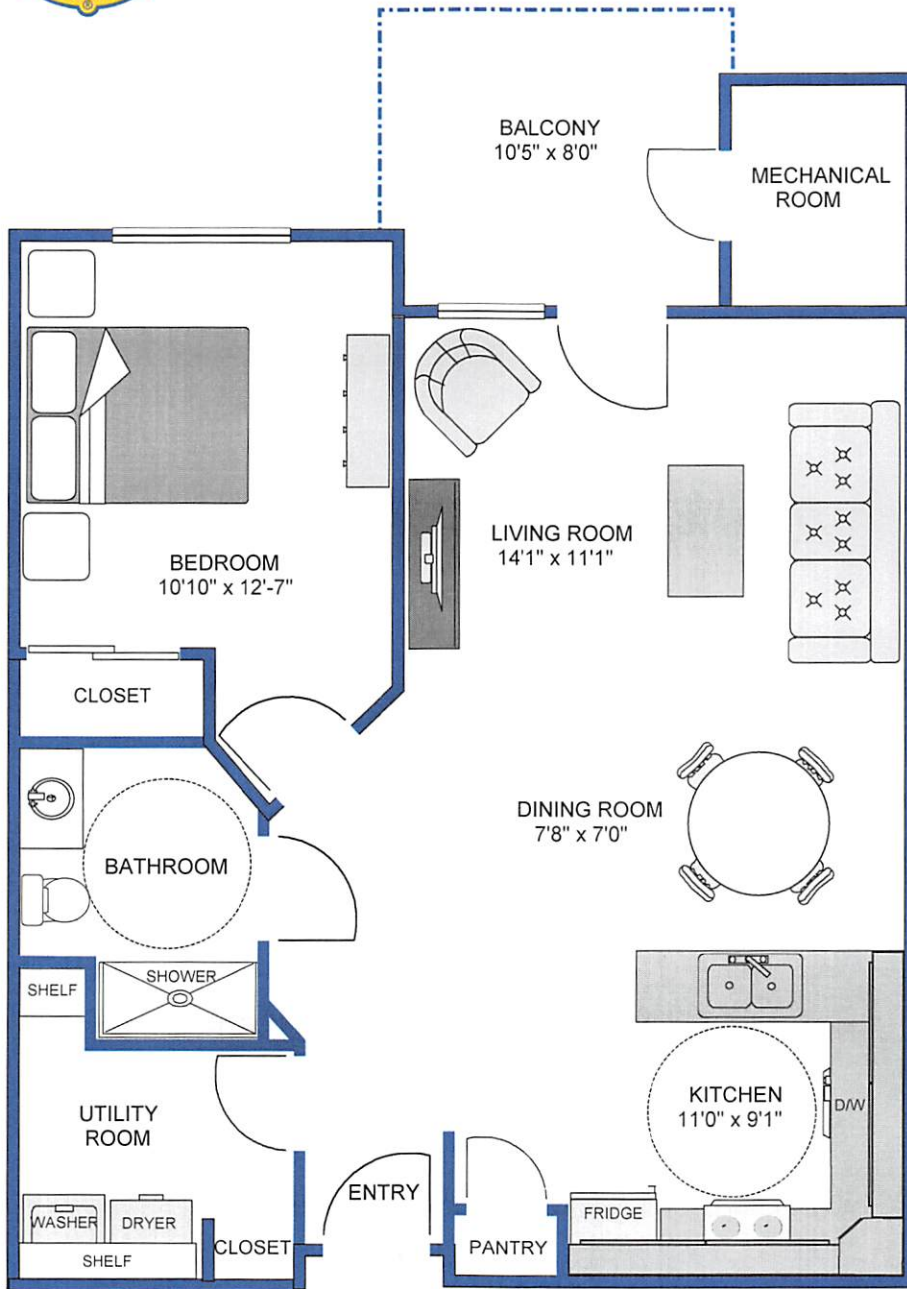

LIONS VILLAGE

of Greater Edmonton Society

LIONS VILLAGE RAILTOWN

1 BEDROOM 804 sf.

NOTES: Floor plans are intended to give a general indication of the layout only. All images and dimensions are not intended to form part any contract or warranty. Square footage as indicated above does not include the area of the mechanical room and the patio/balcony.